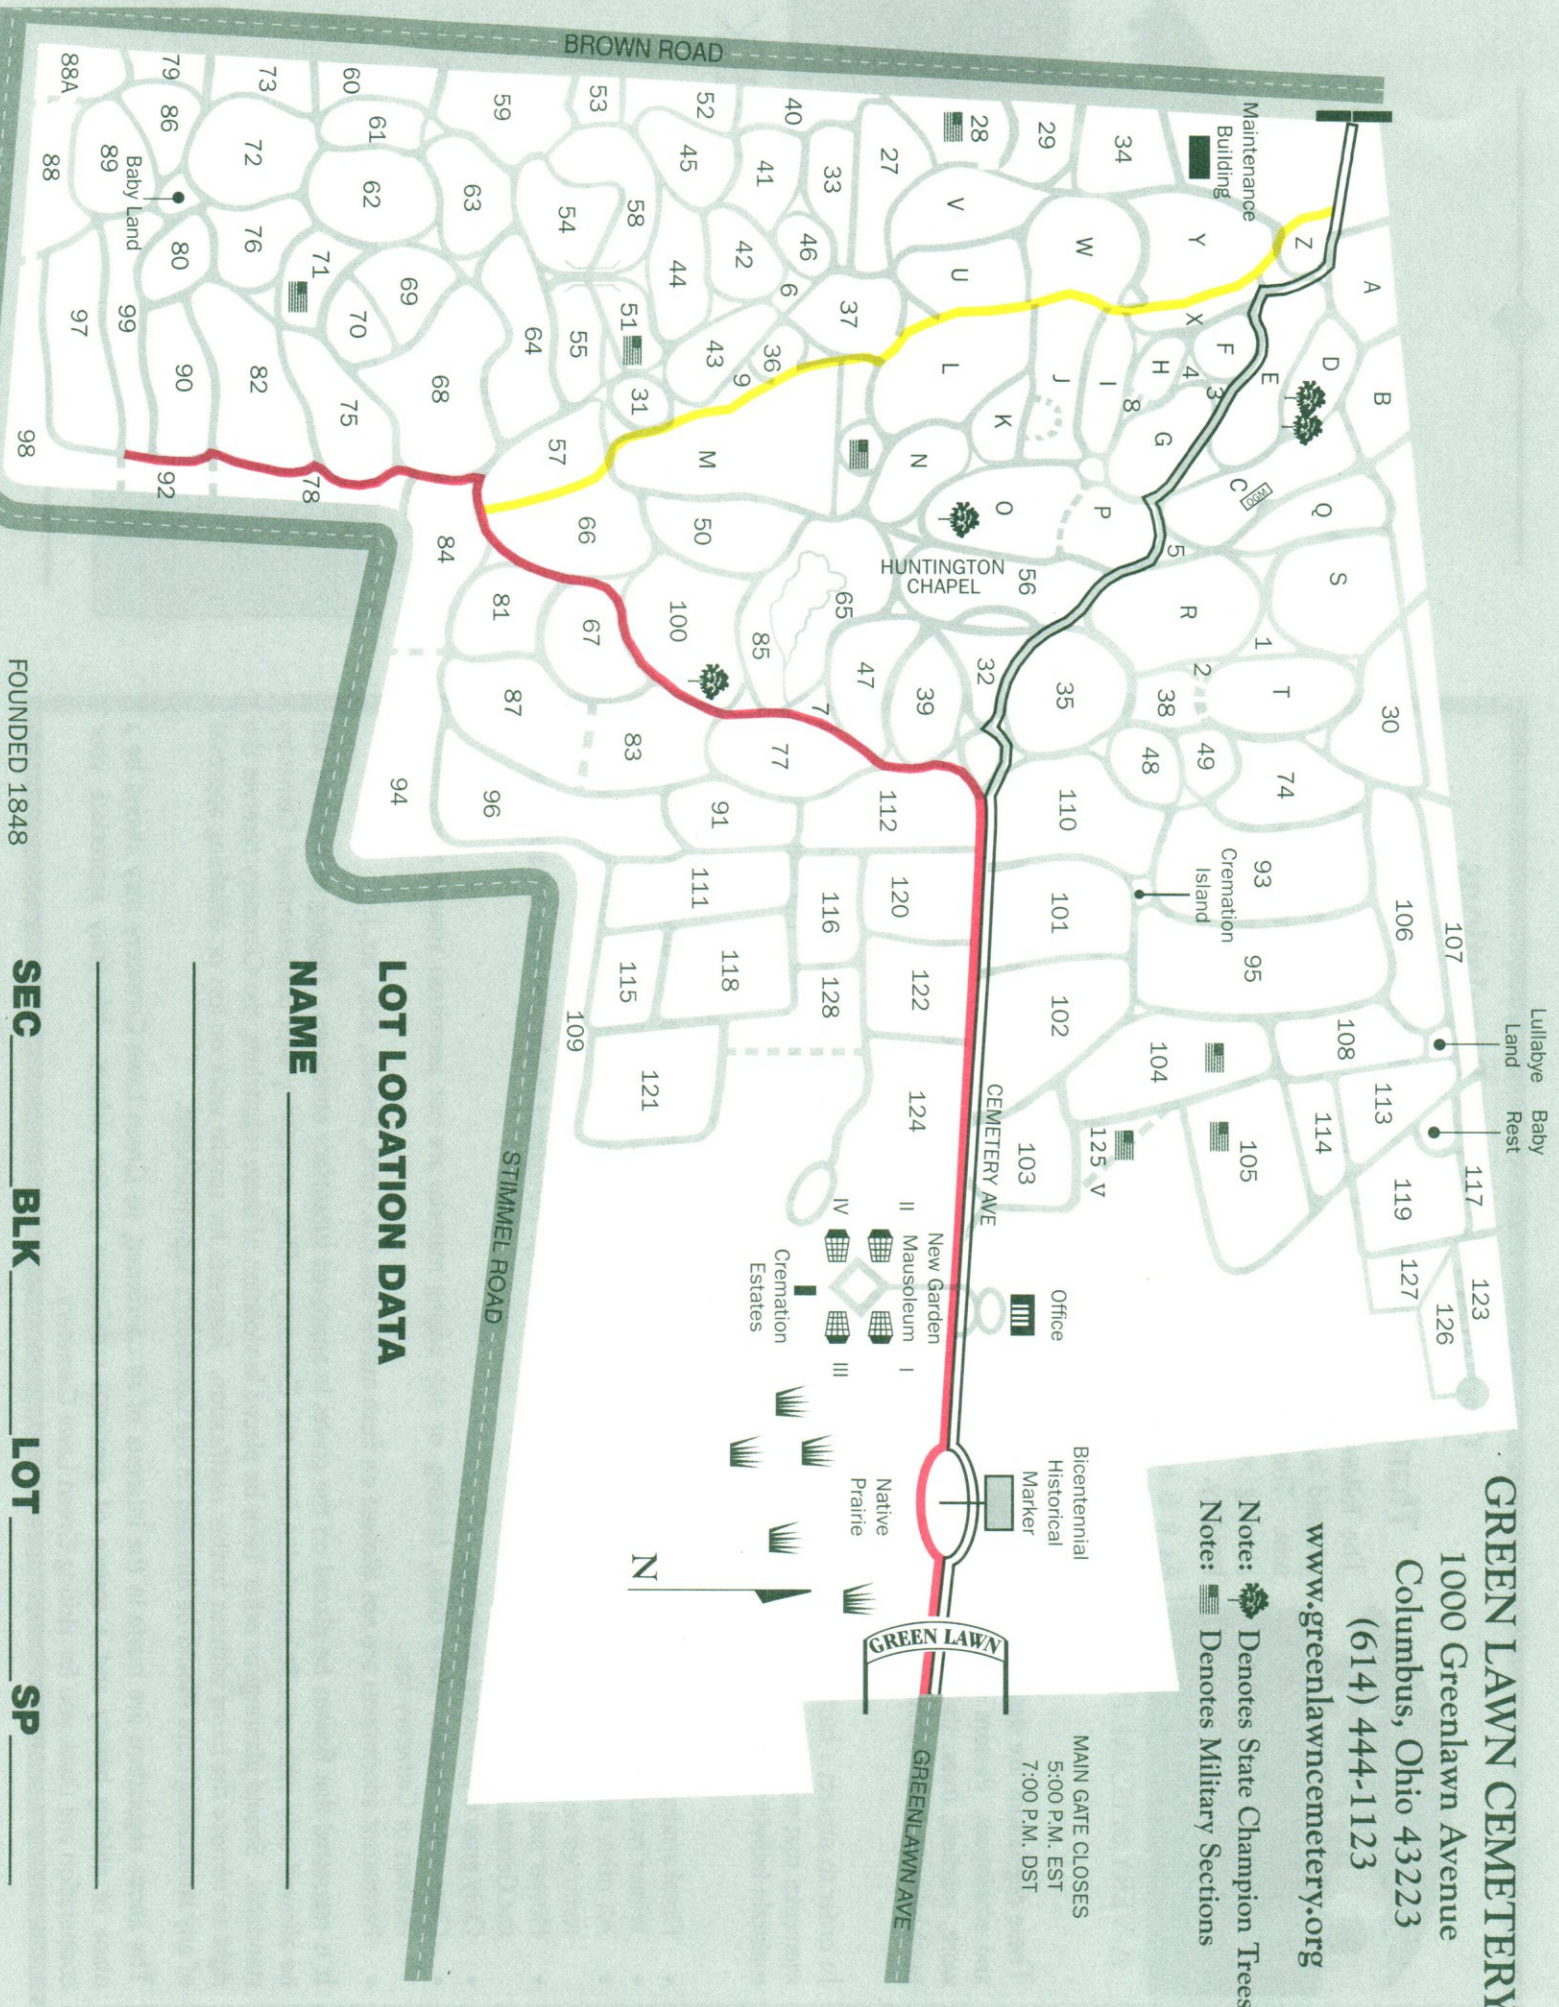

GREEN LAWN CEMETERY

1000 Greenlawn Avenue
Columbus, Ohio 43223
(614) 444-1123

www.greenlawncemetery.org

Note:  Denotes State Champion Trees
Note:  Denotes Military Sections

MAIN GATE CLOSURES
5:00 P.M. EST
7:00 P.M. DST

LOT LOCATION DATA

NAME _____

FOUNDED 1848

SEC _____

BLK _____

LOT _____

SP _____